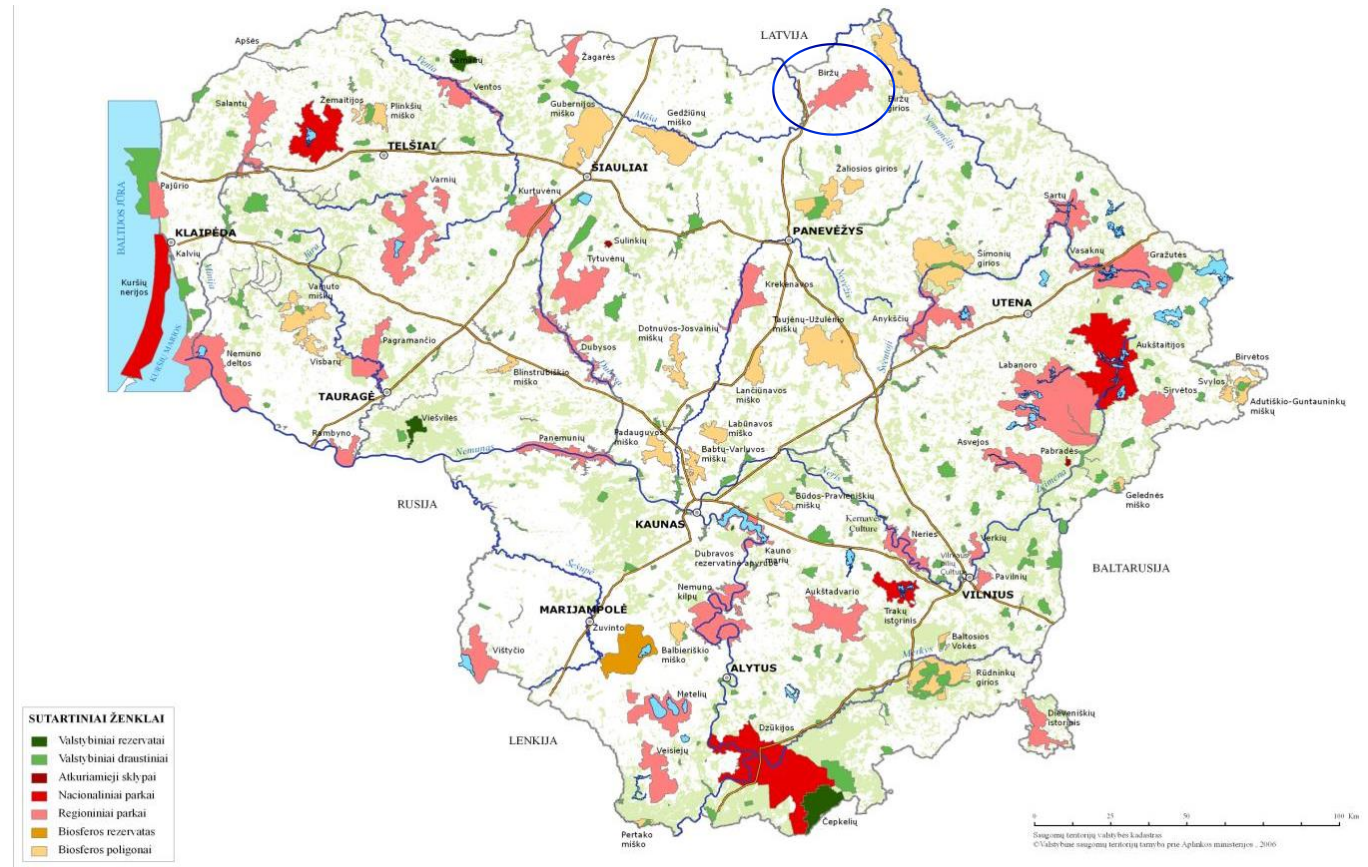

Interreg
Latvija-Lietuva

European Regional Development Fund

EUROPEAN UNION

LLI-10 Introducing nature tourism for all
UniGreen

Directorate of Biržai Regional Park
Project partner 3

Biržai regional park

Kirkilai karstic lakes

Kirkilai karstic lakes

Kirkilai watch tower

Activities
(infrastructure)

FLOATING (PONTOON) BRIDGES

VISITOR COUNTER

Activities
(infrastructure)

PLAYGROUND

SAFETY CAMERA AND LIGHT